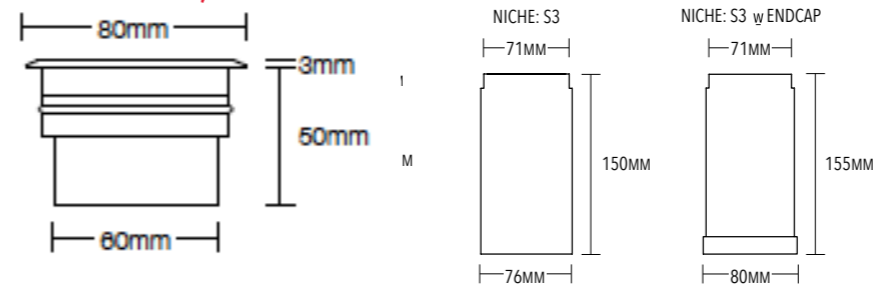

OPTIONS

- / VISUAL COMFORT
  - ☐ SEMI DEEP (PG 135)
  - ☐ DEEP (PG 136)
  - ☐ DEEP w/ BLACKOUT RING (PG 136)
  - ☐ HONEYCOMB (PG 137)
- / VERSATILE MOUNTING
  - ☐ POP UP (PG 145)
- / REMOTE DRIVER
  - ☐ VERSA (PG 147)
  - ☐ DRIVE (PG 148)
  - ☐ CV CONVERTER (PG 151)
- / IP68 CONNECTOR
  - ☐ 2 POLE
  - ☐ 4 POLE

side cable entry (4W only), height 50mm