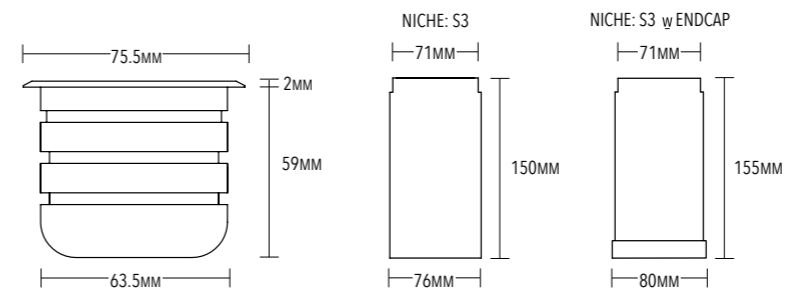

IP  IP20  IP67  IP68 (316L ONLY)

BODY  02 AL 0.7KG  03 316L SS 1.4KG

TRIM  01 AL  02 AL  03 316L SS  04 CU  05 AL  06 AL  07 AL  08 316L SS

FACEPLATE  RT ROUND  ST SQUARE PG145  3T SIXSOME 250MM PG144  6T SIXSOME 500MM PG144

INCLUDED / CEILING RECESSED / RECESSED  
 WINGS, 300MM CABLE LENGTH (AL ONLY)  FOR IP67, NICHE S3 600MM CABLE LENGTH  
 = 69MM  FOR IP68, NICHE S3 w/ ENDCAP 3000MM CABLE LENGTH

- OPTIONS
- / VISUAL COMFORT
    - SEMI DEEP (PG 135)
    - DEEP (PG 136)
    - DEEP w/ BLACKOUT RING (PG 136)
    - HONEYCOMB (PG 137)
  - / VERSATILE MOUNTING
    - POP UP (PG 145)
  - / REMOTE DRIVER
    - VERSA (PG 147)
    - DRIVE (PG 148)
    - CV CONVERTER (PG 151)
  - / IP68 CONNECTOR
    - 2 POLE
    - 4 POLE