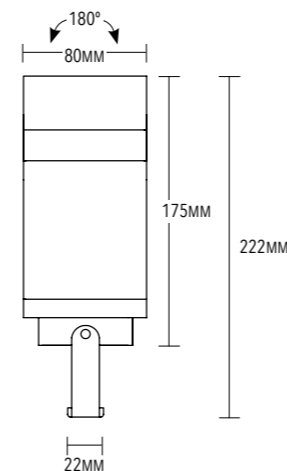

LIGHT CONFIGURATOR ENGINE: PC3SI

POWER ☐ 4W ☐ 8W

BEAM ☐ 16° ☐ 21° ☐ 26° ☐ 45°

CCT ☐ 2700K ☐ 3000K ☐ 4000K ☐ 5000K ☐ BLUE ☐ OTHERS

GLASS ☒ CL CLEAR

IP ☐ IP20 ☐ IP67

FINISHES ☐ 01 AL 1.3KG ☒ 02 AL 1.3KG

INCLUDED ☒ INTEGRATED NON-DIMMABLE DRIVER ☒ U-BRACKET, 3000MM CABLE LENGTH

1. OPTIONS / VERSATILE MOUNTING
2. ☐ SPIKE (PG 140)
   - ☐ PLATE (PG 141)
   - ☐ BASE (PG 141)
   - ☐ WONDER BAR 600MM (PG 142)
   - ☐ STRAP ON w 1 ADAPTOR (PG 143)
   - ADDITIONAL ADAPTOR QTY _____