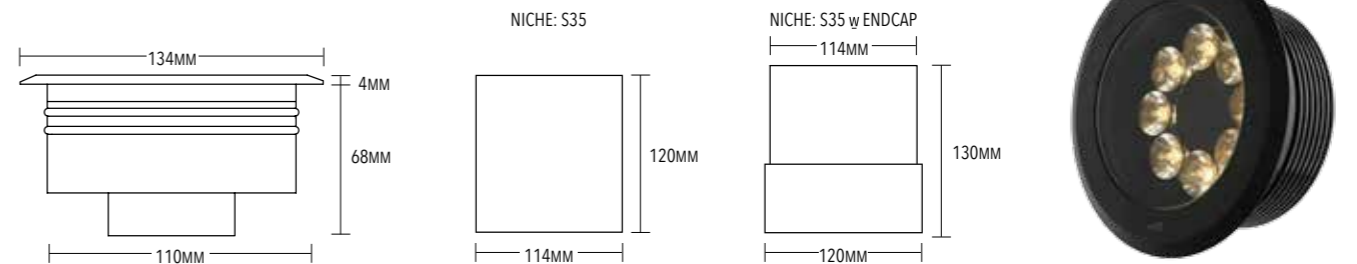

POPCORN 3.5 TURBO RECESSED